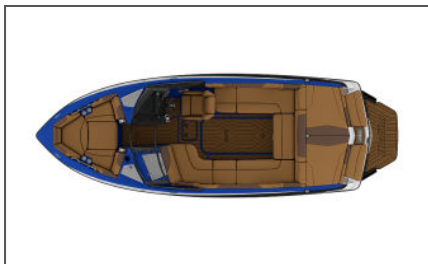

FEATURES		DEALER ADD ON OPTIONS	
CANVAS COVERS		*STANDARD FEATURES	
CS Bimini Top - Gen II Surf	$1,757.00	Diamond Hull	
CS Boat Cover w/TAPS 2 and	$1,234.00	All Composite Construction	
Swimboard Cover		Ballast - Monitoring System (BMS)	
Shrinkable Shipping Cover	$409.00	Blueprinted Hulls and Decks Merged with WeldOn	
COCKPIT OPTIONS		TM	
Cup Holders - Stainless		Carpeting - Premium Polypropylene	
Deck Trac - Nonskid (Complete		Coast Guard Certified	
Deck Kit)	$767.00	Composite Flooring System	
Driver Drybox	$132.00	Fiberglass Engine Chassis System (FibECS)	
Driver Seat Swivel and		Gauge Panel - Billet	
Slide	$480.00	Glove Box - Locking	
Soft-Grip	$367.00	Hand Laid Fiberglass Construction	
Soft-Grip Flooring	$1,525.00	Mufflers - Silent Rider	
Sport Dash w/Rotary VDC 4-Way Joystick		NMMA Certified	
and Wireless Charging Stations	$733.00	Rubrail - Stainless (w/through holes)	
Wake View Bench Seat		Seat Bolster - Flip Up (Drivers)	
Zero Off GPS	$2,768.00	Shaft Seal - Water Cooled	
ENGINE		Ski Tow Bar - Rear Grab Handle	
Monsoon 62L 410	$2,500.00	Sound Suppression - MSST	
Standard - 17 x 14 - 2753		Transferable Limited Lifetime Warranty	
ENGINE ACCESSORIES		EDITION	
170a Alternator	$614.00	Edition-Core	
Exhaust - Surf Pipe	$897.00	LIGHTING	
Flush Kit - Transom Install	$375.00	Docking Lights (Pair, LEDs)	$625.00
GRAPHICS		Transom Lights - Underwater -	$800.00
Black-Wakesetter Hull Graphics	$374.00	White	
HARDWARE		MISC	
Battery Set Up - Option 3	$709.00	Edition-Core	
Flip Down Step Swimboard	$2,250.00	MISC OPTIONS	
Pull Up Cleats - Three Pair	$660.00	Surcharge - Grow Boating	$123.00
Pylon - V-Drive - Brushed Gray Anodized		Campaign	
STEREO COMPONENTS		Surcharge - WSIA	$17.00
Sound System - 23 LSV Pack	$4,995.00	PACKAGE	
Subwoofer - ONE 12 inch	$1,003.00	Package-Core	
Subwoofer (w/amp)	$375.00	WAKE TECHNOLOGY	
Transom Remote		Ballast HI FLO - Bow Malibu Launch	$900.00
TOWER AND ACCESSORIES		System	
Dark Blue-Malibu G35 Tower	$625.00	Ballast HI FLO - Midship Malibu Launch System	
Dark Blue-Mirror - PTM Panoramic	$929.00	Ballast HI FLO - PNP	$633.00
140 Degree, Billet		Plumbing	
Port Lower Rack - Slide Off Spinner Combo		Ballast HI FLO - Rear Malibu Launch System	
Side Pull Surfing Point - Port	$275.00	Surf Gate w/Malibu	$4,817.00
&Stbd		Surfband	
Black-Speakers - Wet Sounds Rev 8	$2,117.00	Wedge - Power Wedge	$4,229.00
w/Horn (1 set)		III	
Black-Speakers - Wet Sounds Rev 8	$1,995.00		
w/Horn (2nd set)			
Starboard Lower Rack - Slide Off Spinner Combo			
Tower Amp - 500w	$1,187.00		
Dark Blue-Tower Hoop and Arch	$425.00		
Color Selection			
		TRAILER	
		14 in Snowflake Alloy	
		Dark Blue-Frame Color	
		Chrome-Lighting Bezel Color	
		Painted Fenders	
		Soft Grip	
		Ebony-Soft Grip Accent Color	
		Sepia Brown-Soft Grip Main Color	
		Tandem Axle Trailer	
		Visit Us Again At:	
		Valley Marine Corporation	
		6301 Twin Rivers Circle, Valley, NE	
		68064 United States	
		Quote Number: 190820-51978	

* Total Prices do not include Taxes, Licenses, Prep and Destination Charges, nor Dealer-Installed Accessories/Options. See Dealer for details. Boat images are for visualization of colors only. Images may contain features and options that are not selected on your configured boat. Values are shown in US Dollar currency based upon exchange rates on or about this date: 07/06/2020 Get the latest pricing and information from your friendly neighborhood Malibu dealer.